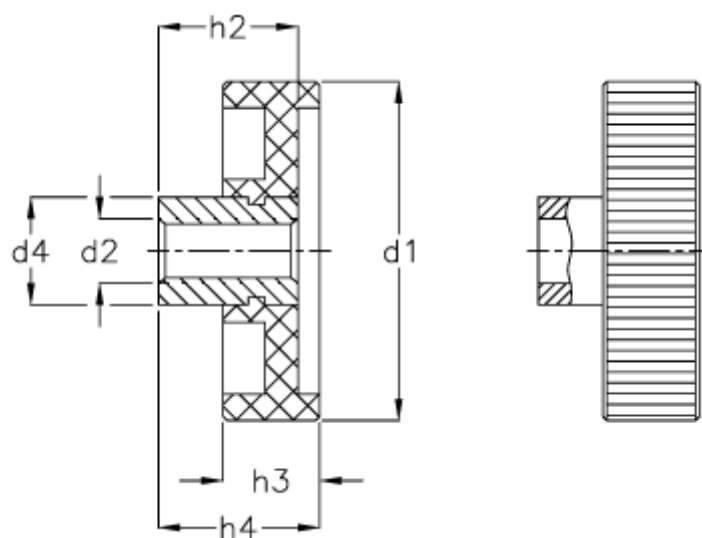

Data Sheet

Article number: 20226KU50B8

Description: E+G Handwheel
GN 226-KT-50-B8

Measures

$d1 = 50$
 $d2 = B\ 8$
 $d4 = 18$
 $h1 = 25$
 $h2 = 20$
 $h3 = 15$